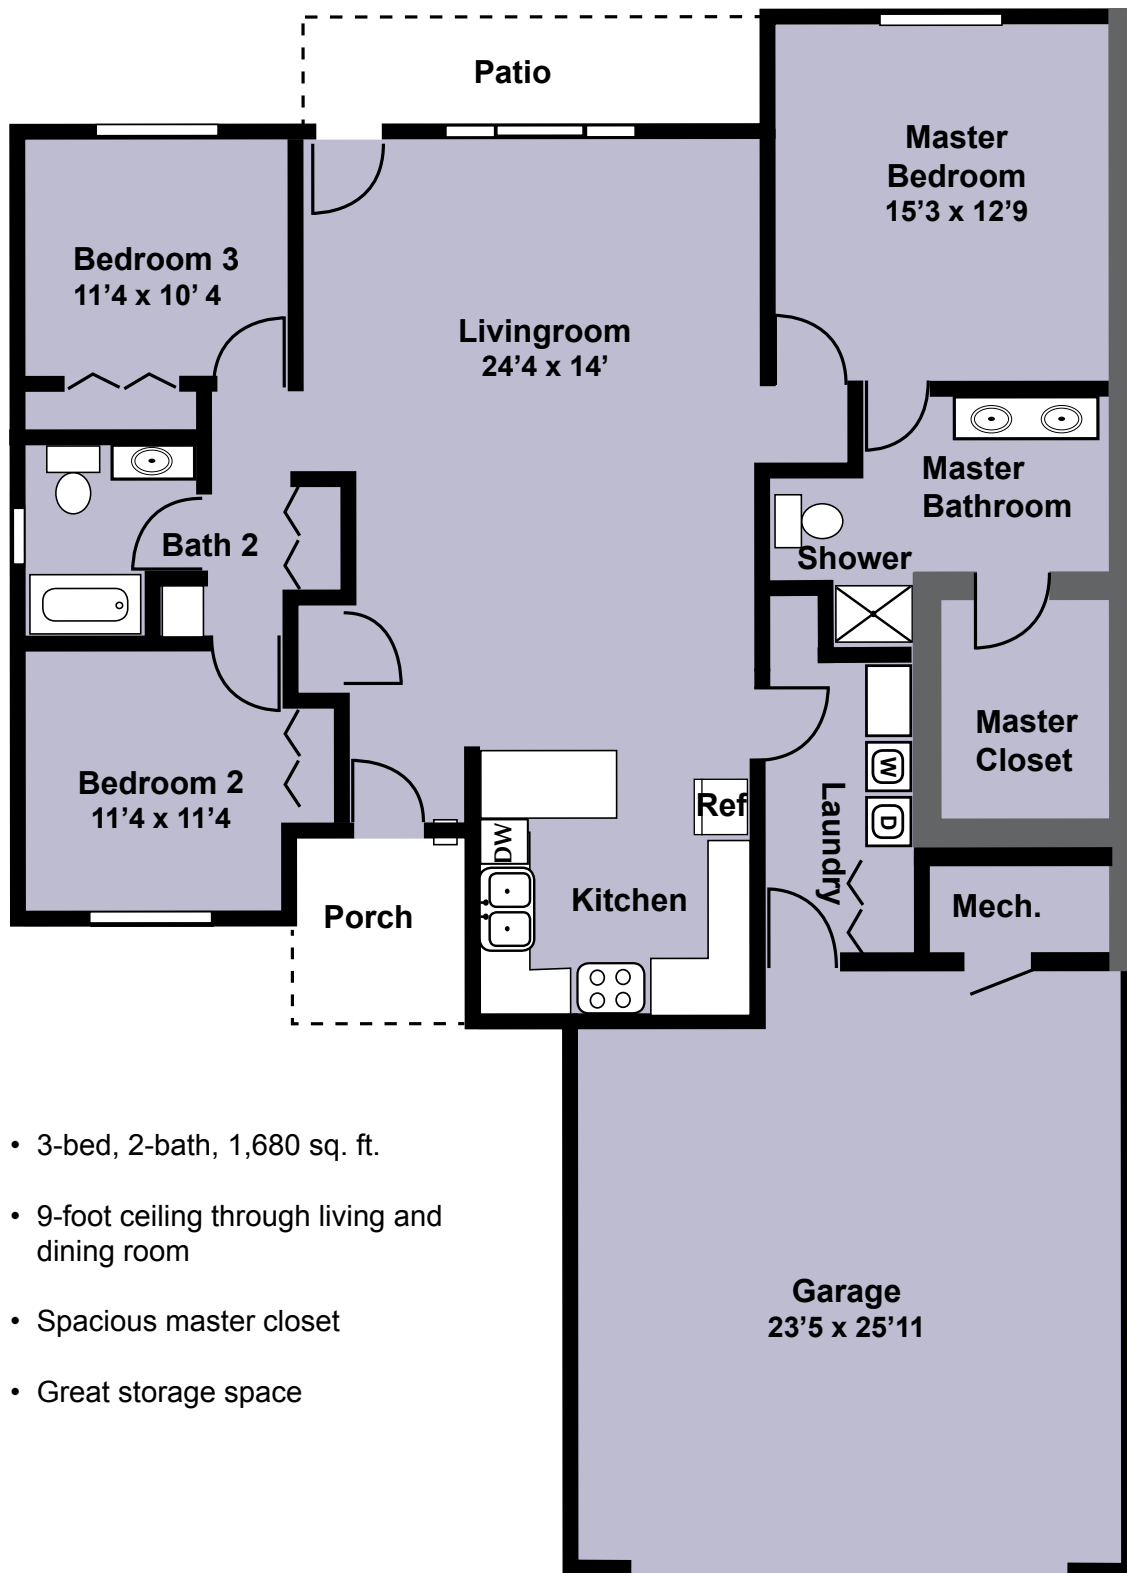

Little Bluestem Floor Plan

- 3-bed, 2-bath, 1,680 sq. ft.
- 9-foot ceiling through living and dining room
- Spacious master closet
- Great storage space