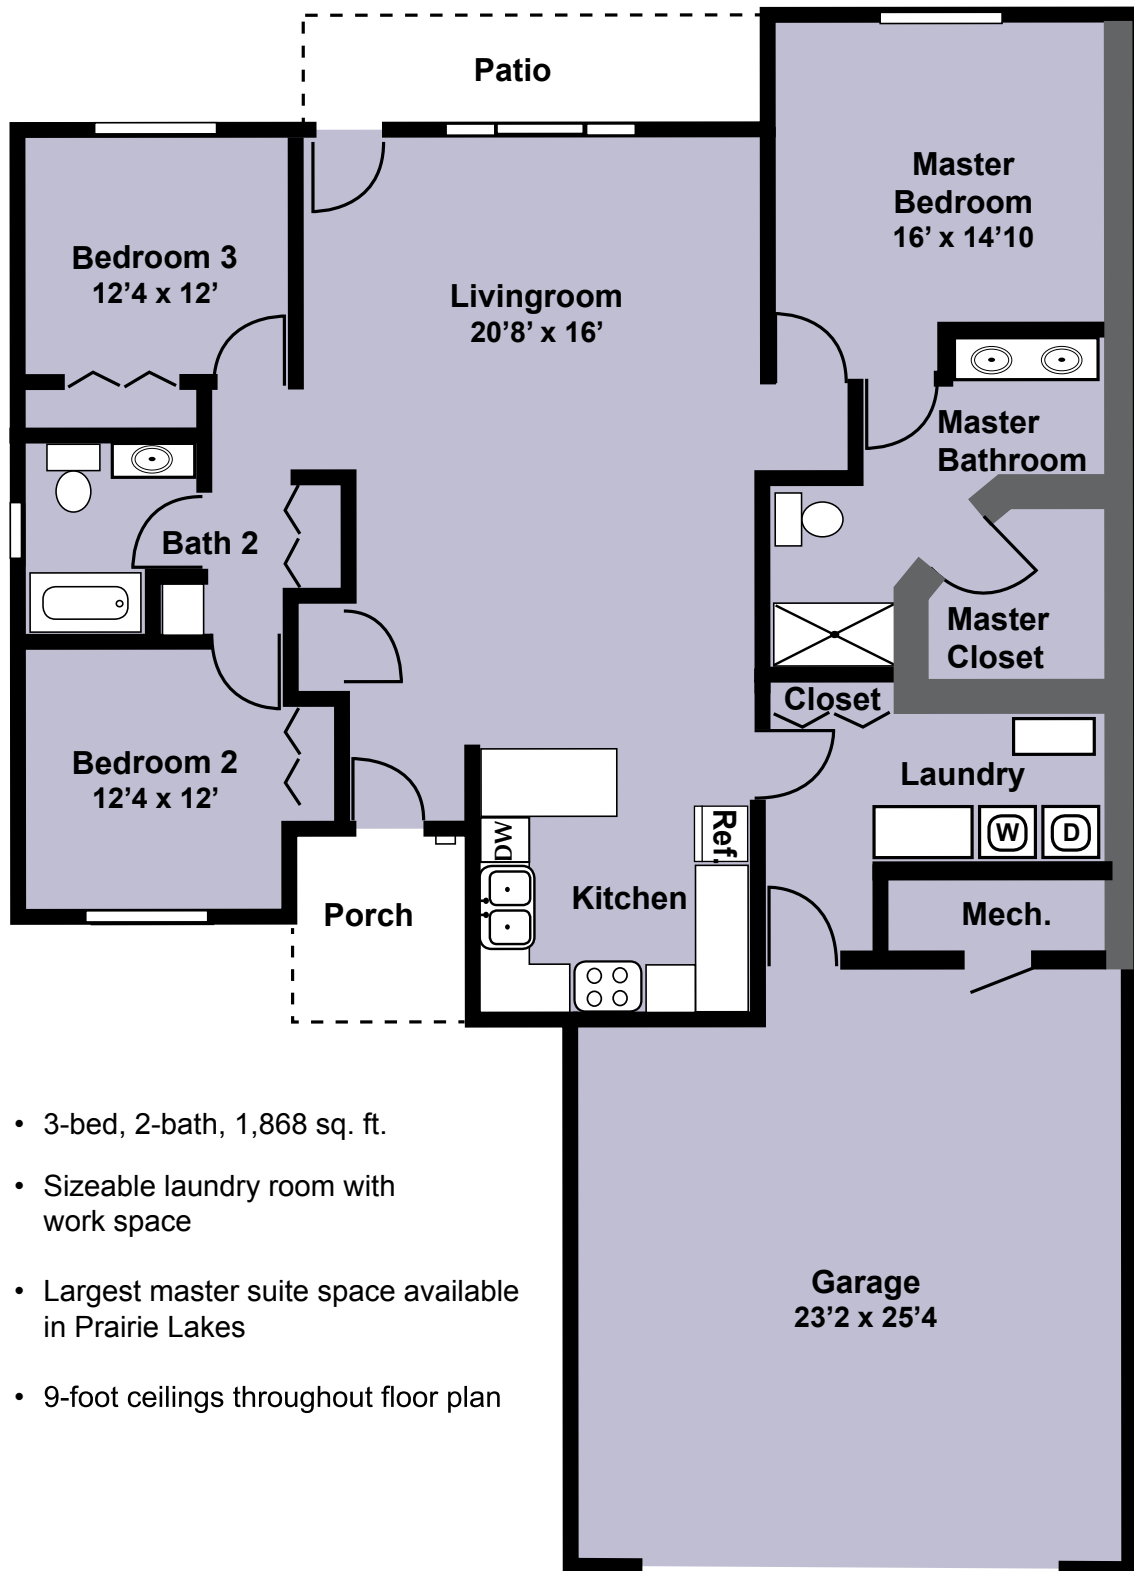

# Big Bluestem Floor Plan

- 3-bed, 2-bath, 1,868 sq. ft.
- Sizeable laundry room with work space
- Largest master suite space available in Prairie Lakes
- 9-foot ceilings throughout floor plan